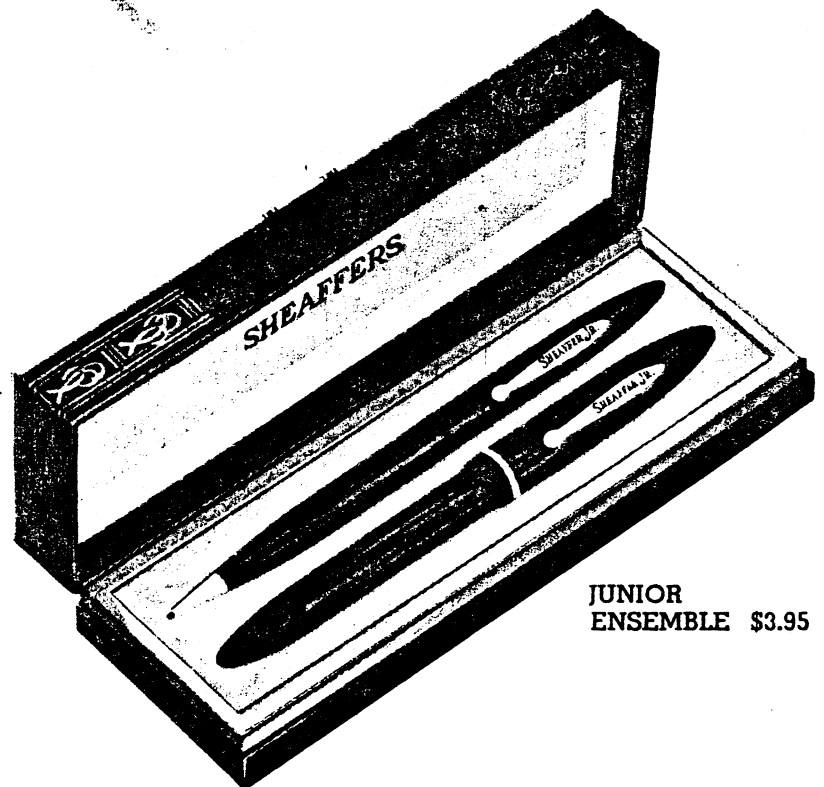

**JUNIOR
ENSEMBLE $3.95**

On this page are listed ensembles—on the opposite page, pens and pencils individually.